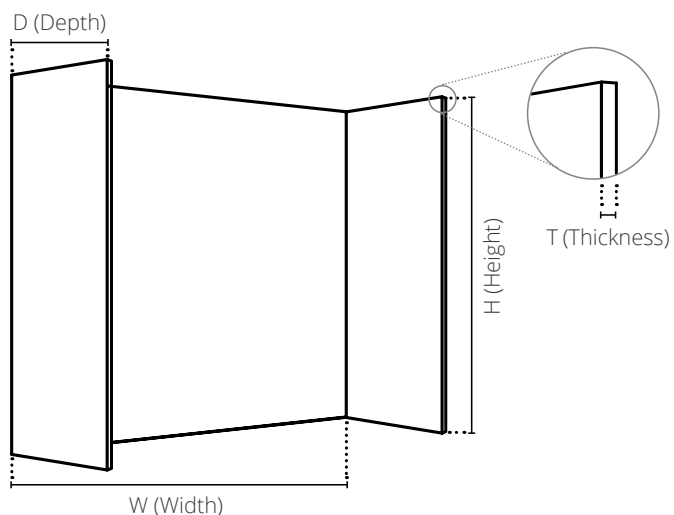

STOVE CHAMBERS

DIMENSION GUIDE

All measurements are in millimeters. Please allow for a 5 - 10mm tolerance due to the thickness of some materials used during the production process.

Iceberg Chamber

H: 1000 W: 1030 D: 450 T: 25
0250254