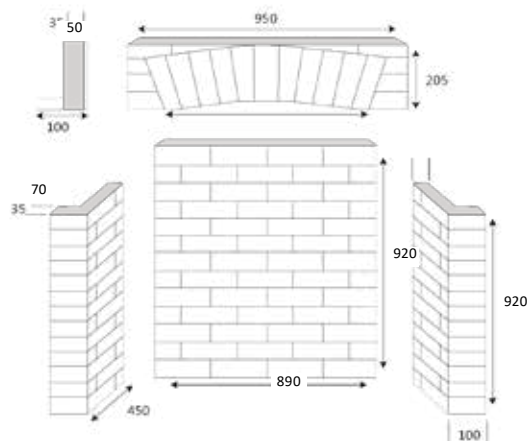

H: 1000 W: 1015 D: 450 T: 35
0250031

H: 1000 W: 1015 D: 450 T: 30
0250030

0250066

0250028