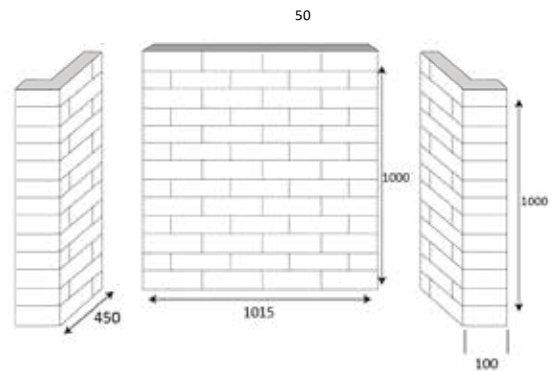

Rustic Brick Chamber

H: 1000 W: 1015 D: 450 T: 35
0250031

Rustic Herringbone Brick Chamber

H: 1000 W: 1015 D: 450 T: 30
0250030

Rustic Brick Chamber with Front Returns Only

0250066

Rustic Brick Chamber with Front & Arch